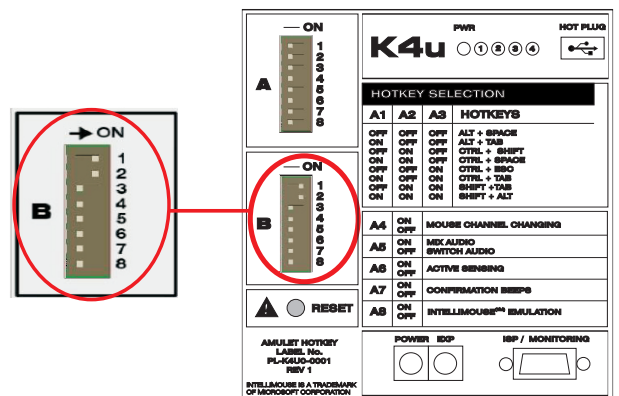

Exclusive Mode

To keep control of the system after the time out period expires, exclusive mode can be activated. To select this mode, press the hotkeys, omitting the number and replacing it with "*" on the numeric keypad. To relinquish the system, the user simply repeats this same hotkey sequence.

Sharing using MousePoint®

MousePoint® cannot be used to select the shared PC, this has to be selected using manual channel change with either keyboard hotkeys or mouse button combinations. However, MousePoint® will function as normal across the other PCs connected to each K4u. The DIP switches will need to be set as outlined above.

Do not include the shared PC in the MousePoint® Configuration on the K4u.

Information in this document is subject to change. No part of this document may be reproduced through any means including (but not limited to) electronic or mechanical, without express written permission from Amulet Hotkey Ltd. Amulet Hotkey Ltd may have patents, patent applications, trademarks or copyrights or other intellectual property rights covering subject matter in this document. Other product names and company names listed within this document may be trademarks of their respective owners. © Amulet Hotkey Ltd. All rights reserved.