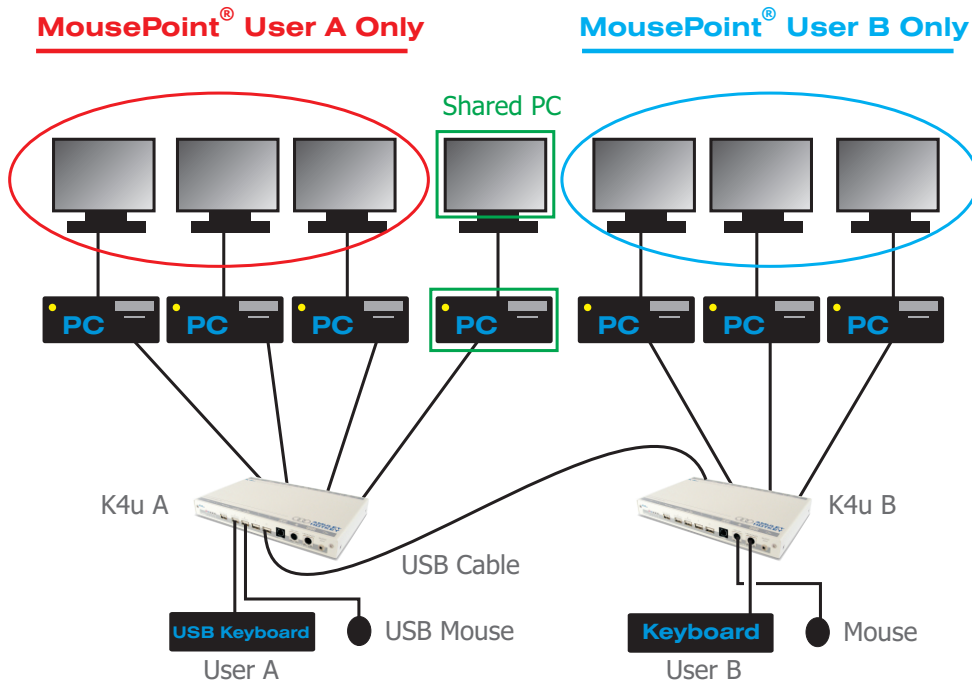

Application Note

K4u Sharing

Overview

The Amulet Hotkey K4u can be connected to another K4u to allow one of the attached PCs to be shared between two users.

Figure 1.

NOTE: If the Main Processor firmware is K4u0m110 or later (CN 216), the unit will also support mixed combinations of front panel USB, PS/2 keyboards and mice.

Sharing

- DIP switches on the underside of K4u A should be set as follows:
- Using DIP switches B1 & B2, describe to the K4u which channel is to be shared. In Figure 1, both DIP switches would be switched "ON", to denote channel 4 to be shared.
- DIP switches B3 & B4 allow the users to specify the sharing time-out, this being the amount of time of keyboard and/ or mouse inactivity before the inactive user can access the shared PC.

It is only necessary to set the above DIP switches on the K4u which is connected to the Shared PC.

Exclusive Mode

To keep control of the system after the time out period expires, exclusive mode can be activated. To select this mode, press the hotkeys, omitting the number and replacing it with "*" on the numeric keypad. To relinquish the system, the user simply repeats this same hotkey sequence.

Sharing using MousePoint®

MousePoint® cannot be used to select the shared PC, this has to be selected using manual channel change with either keyboard hotkeys or mouse button combinations. However, MousePoint® will function as normal across the other PCs connected to each K4u. The DIP switches will need to be set as outlined above.